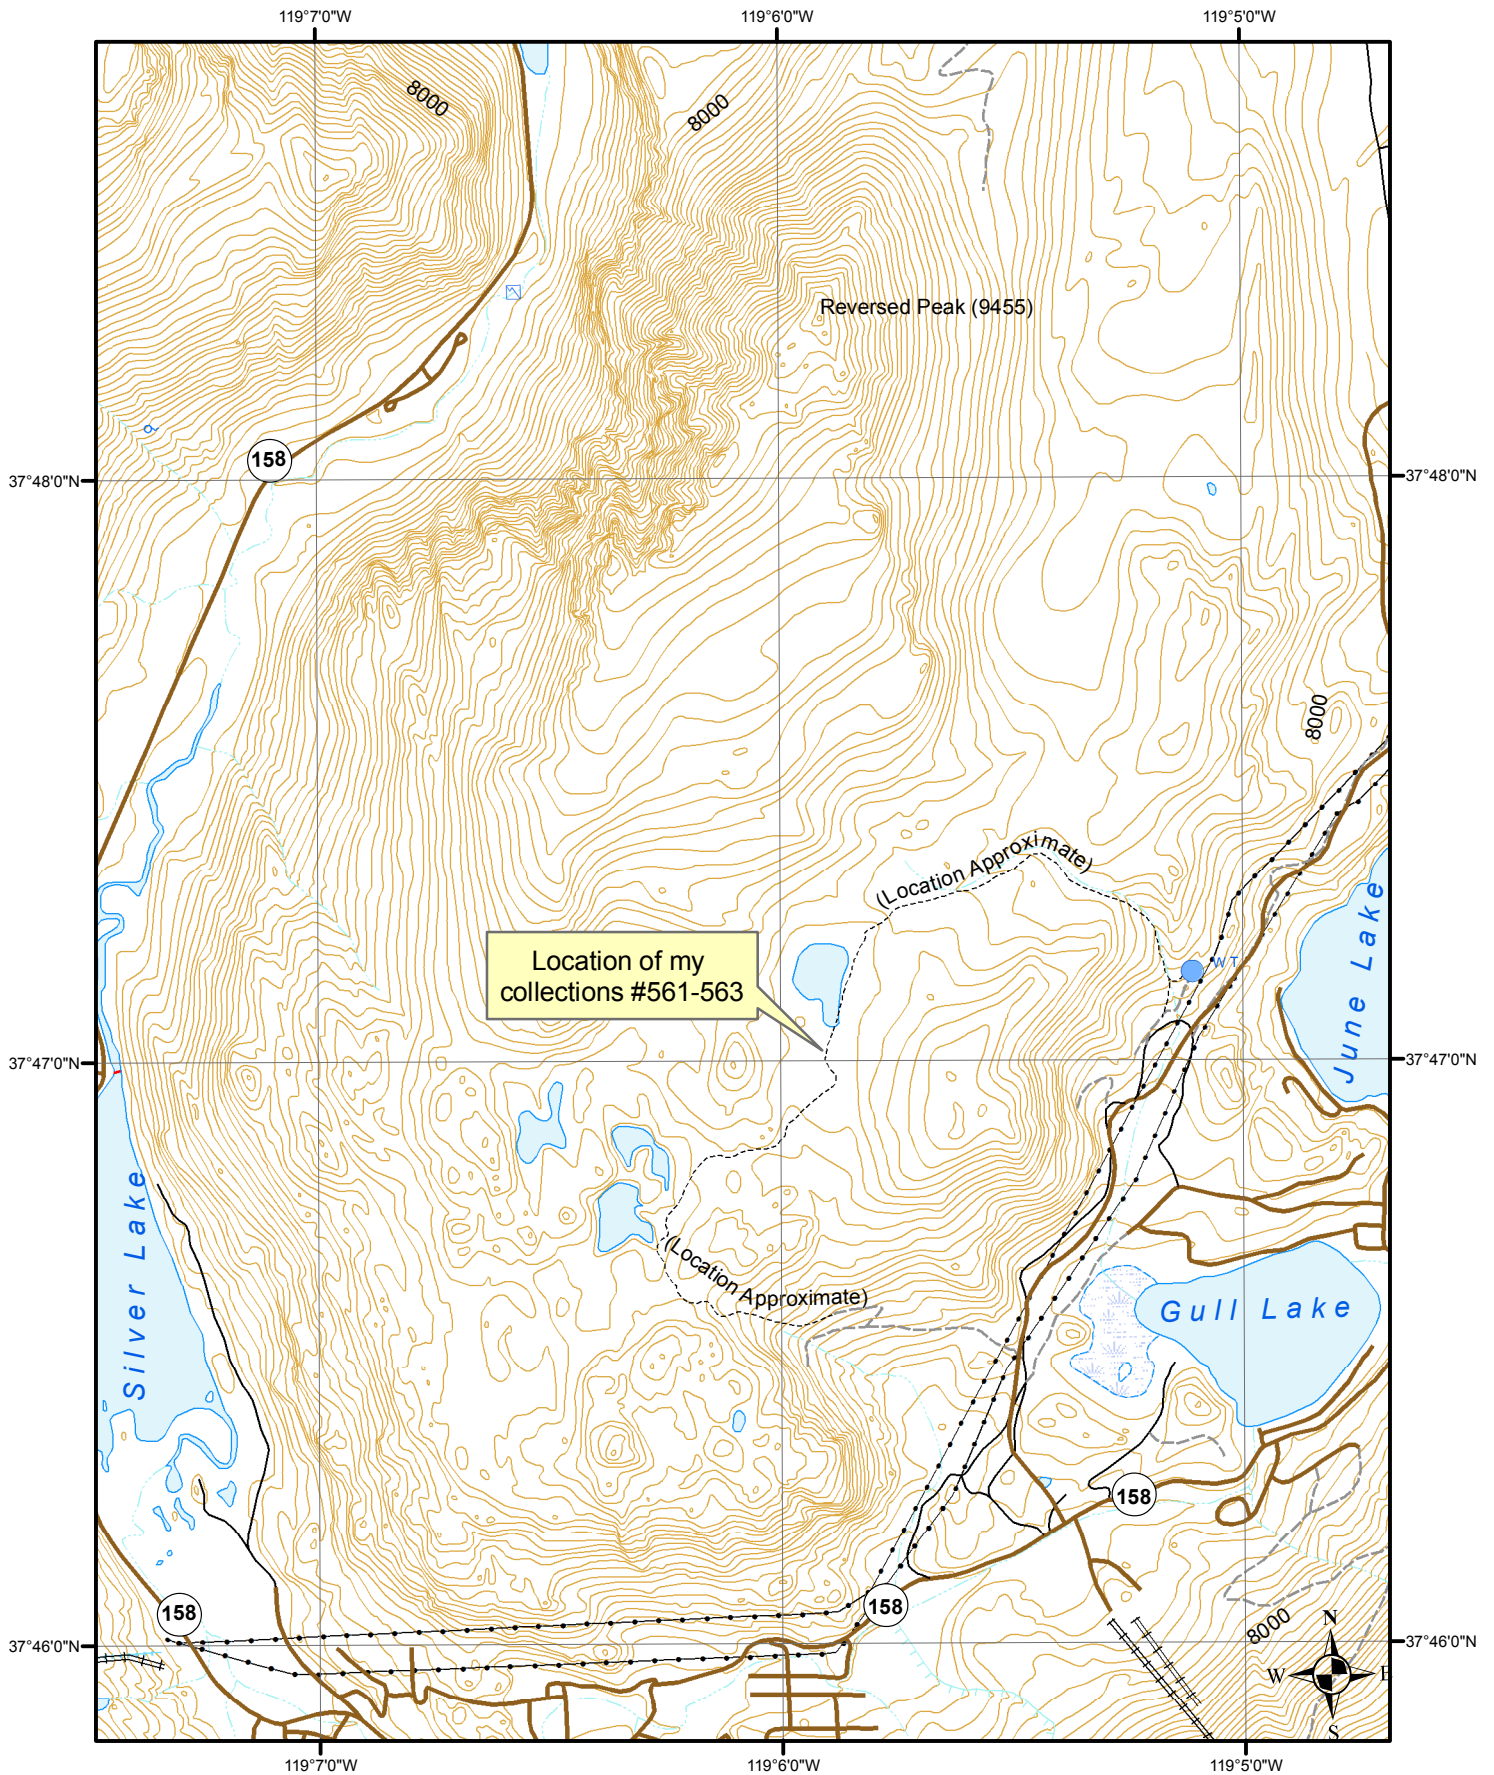

# Reversed Peak area, Mono County, California

NAD\_1927\_UTM\_Zone\_11N

1:24,000

Drawn by Tom Schweich  
26 November 2008